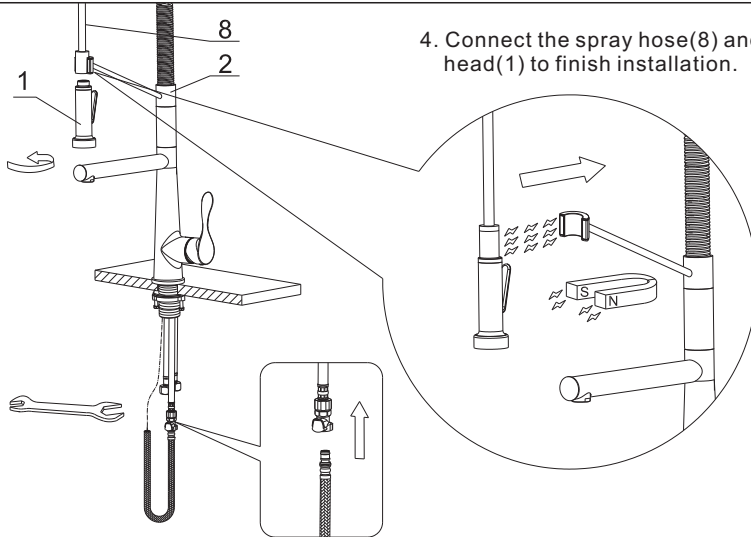

INSTALLATION GUIDE

STEP 1

1. Remove the mounting hardware(7), metal washer(6) and rubber washer B (5) from the main body (2).

STEP 2

2. Insert the main body into the hole with base(3) and rubber washer A(4) . Refix the rubber washer B(5), metal washer(6), mounting hardware(7) from the bottom.

STEP 3

3. After adjusting the direction of the main body(2), tighten the mounting hardware (7) with hands and tighten the screws with a Philips screwdriver.

STEP 4

4. Connect the spray hose(8) and spray head(1) to finish installation.

INSTALLATION GUIDE

STEP 5

5. Connect the waterlines to outlet tightly.
Turn on the outlet and check for leaks.

How to operate the handle:

- 1) Open the handle lever to turn water on.
Push to turn off.
- 2) Turn the handle lever to the left to increase hot water flow with higher water temperature, while lower the water temperature by operating reversely.

Spray

- 1) When first turned on, water comes from the spout.
- 2) Water can be diverted from spout to spray by pressing the spray button.

REPLACEMENT PARTS

No.	Description	Finishes/colors	Item No.
1	Spray Head	C, SS, MB	500302153**
2	Washer		70020038930
3	Spray Hose	C, SS, MB	500401898**
4	Spring Assembly	C, SS, MB	500600409**
5	Spray Support Assembly	C, SS, MB	500200992**
6	Aerator		40060187752
7	Spout Assembly	C, SS, MB	300300384**
8	Aerator Assembly	C, SS, MB	500500413**
9	Diverter Assembly		20070026400
10	Main Body	C, SS, MB	100300516**
11	35A Cartridge		20060010900
12	Nut		40060133352
13	Cap	C, SS, MB	500101091**
14	Handle	C, SS, MB	200100409**
15	Base	C, SS, MB	500101557**
16	Rubber & Metal Washer		70020037354
17	Mounting Hardware		40060185018
18	Hot Waterline		50042063821
19	Cold Waterline		50042063826
20	Spray Hose		50040196600
21	Supply Hose		50040131800
22	Hex Wrench		50060003700