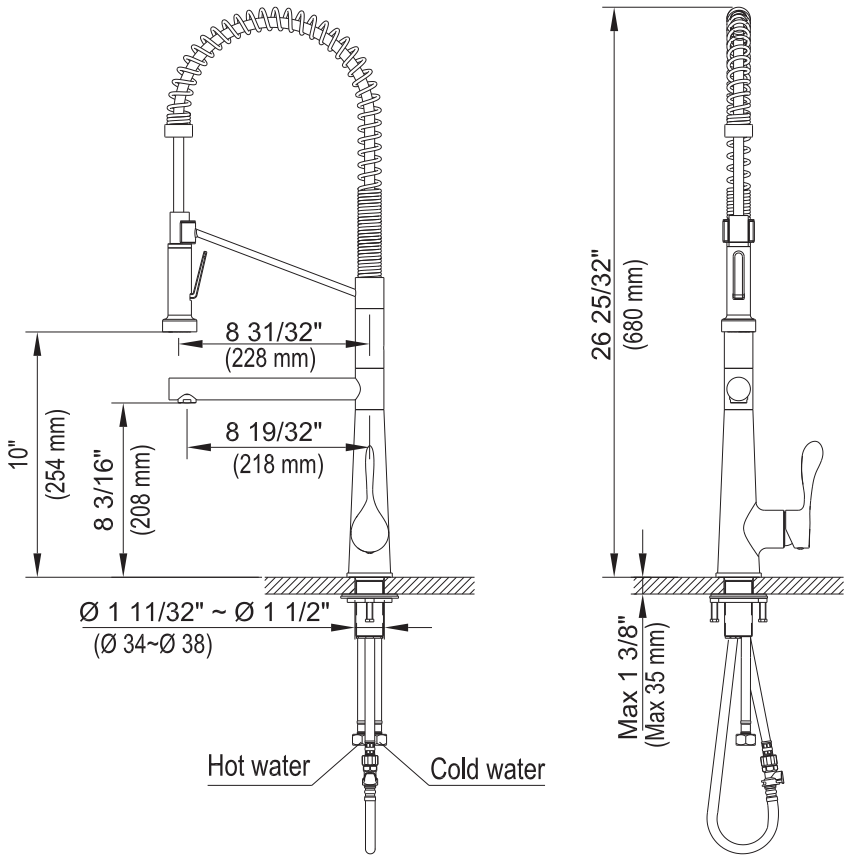

Karran[®]

INSTALLATION GUIDE

Tumba

Models: KKF230C

KKF230SS

KKF230MB

The Component List	Qty.
1. Spray Head	1
2. Main Body	1
3. Base	1
4. Rubber Washer A	1
5. Rubber Washer B	1
6. Metal Washer	1
7. Mounting Hardware	1
8. Spray Hose	1
9. Hex Wrench	1

STEP 3

3. After adjusting the direction of the main body(2), tighten the mounting hardware (7) with hands and tighten the screws with a Philips screwdriver.

STEP 4

4. Connect the spray hose(8) and spray head(1) to finish installation.

INSTALLATION GUIDE

STEP 5

5. Connect the waterlines to outlet tightly.
Turn on the outlet and check for leaks.

How to operate the handle:

- 1) Open the handle lever to turn water on.
Push to turn off.
- 2) Turn the handle lever to the left to increase hot water flow with higher water temperature, while lower the water temperature by operating reversely.

Spray

- 1) When first turned on, water comes from the spout.
- 2) Water can be diverted from spout to spray by pressing the spray button.

REPLACEMENT PARTS

No.	Description	Finishes/colors	Item No.
1	Spray Head	C, SS, MB	500302153**
2	Washer		70020038930
3	Spray Hose	C, SS, MB	500401898**
4	Spring Assembly	C, SS, MB	500600409**
5	Spray Support Assembly	C, SS, MB	500200992**
6	Aerator		40060187752
7	Spout Assembly	C, SS, MB	300300384**
8	Aerator Assembly	C, SS, MB	500500413**
9	Diverter Assembly		20070026400
10	Main Body	C, SS, MB	100300516**
11	35A Cartridge		20060010900
12	Nut		40060133352
13	Cap	C, SS, MB	500101091**
14	Handle	C, SS, MB	200100409**
15	Base	C, SS, MB	500101557**
16	Rubber & Metal Washer		70020037354
17	Mounting Hardware		40060185018
18	Hot Waterline		50042063821
19	Cold Waterline		50042063826
20	Spray Hose		50040196600
21	Supply Hose		50040131800
22	Hex Wrench		50060003700