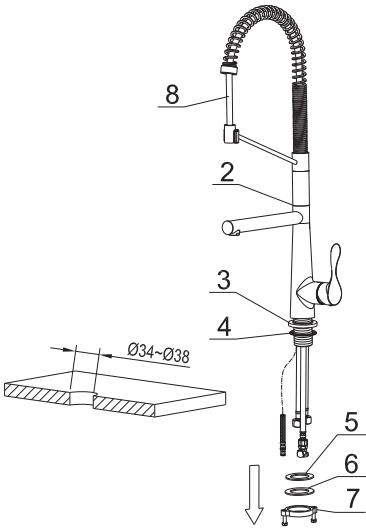

Karran[®]

INSTALLATION GUIDE

Tumba

Models: KKF230C

KKF230SS

KKF230MB

The Component List	Qty.
1. Spray Head	1
2. Main Body	1
3. Base	1
4. Rubber Washer A	1
5. Rubber Washer B	1
6. Metal Washer	1
7. Mounting Hardware	1
8. Spray Hose	1
9. Hex Wrench	1

INSTALLATION GUIDE

STEP 1

1. Remove the mounting hardware(7), metal washer(6) and rubber washer B (5) from the main body (2).

STEP 2

2. Insert the main body into the hole with base(3) and rubber washer A(4) . Refix the rubber washer B(5), metal washer(6), mounting hardware(7) from the bottom.

STEP 3

3. After adjusting the direction of the main body(2), tighten the mounting hardware (7) with hands and tighten the screws with a Philips screwdriver.

STEP 4

4. Connect the spray hose(8) and spray head(1) to finish installation.

Spray

- 1) When first turned on, water comes from the spout.
- 2) Water can be diverted from spout to spray by pressing the spray button.

REPLACEMENT PARTS

No.	Description	Finishes/colors	Item No.
1	Spray Head	C, SS, MB	500302153**
2	Washer		70020038930
3	Spray Hose	C, SS, MB	500401898**
4	Spring Assembly	C, SS, MB	500600409**
5	Spray Support Assembly	C, SS, MB	500200992**
6	Aerator		40060187752
7	Spout Assembly	C, SS, MB	300300384**
8	Aerator Assembly	C, SS, MB	500500413**
9	Diverter Assembly		20070026400
10	Main Body	C, SS, MB	100300516**
11	35A Cartridge		20060010900
12	Nut		40060133352
13	Cap	C, SS, MB	500101091**
14	Handle	C, SS, MB	200100409**
15	Base	C, SS, MB	500101557**
16	Rubber & Metal Washer		70020037354
17	Mounting Hardware		40060185018
18	Hot Waterline		50042063821
19	Cold Waterline		50042063826
20	Spray Hose		50040196600
21	Supply Hose		50040131800
22	Hex Wrench		50060003700