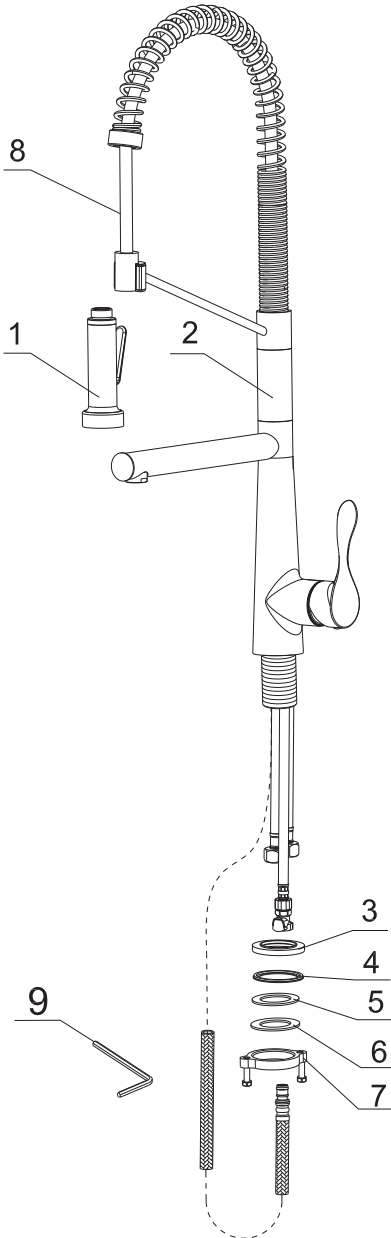

Karran[®]

INSTALLATION GUIDE

Tumba

Models: KKF230C

KKF230SS

KKF230MB

The Component List	Qty.
1. Spray Head	1
2. Main Body	1
3. Base	1
4. Rubber Washer A	1
5. Rubber Washer B	1
6. Metal Washer	1
7. Mounting Hardware	1
8. Spray Hose	1
9. Hex Wrench	1

INSTALLATION GUIDE

STEP 1

1. Remove the mounting hardware(7), metal washer(6) and rubber washer B (5) from the main body (2).

STEP 2

2. Insert the main body into the hole with base(3) and rubber washer A(4) . Refix the rubber washer B(5), metal washer(6), mounting hardware(7) from the bottom.

INSTALLATION GUIDE

STEP 5

5. Connect the waterlines to outlet tightly.
Turn on the outlet and check for leaks.

How to operate the handle:

- 1) Open the handle lever to turn water on.
Push to turn off.
- 2) Turn the handle lever to the left to increase hot water flow with higher water temperature, while lower the water temperature by operating reversely.

Spray

- 1) When first turned on, water comes from the spout.
- 2) Water can be diverted from spout to spray by pressing the spray button.

REPLACEMENT PARTS

No.	Description	Finishes/colors	Item No.
1	Spray Head	C, SS, MB	500302153**
2	Washer		70020038930
3	Spray Hose	C, SS, MB	500401898**
4	Spring Assembly	C, SS, MB	500600409**
5	Spray Support Assembly	C, SS, MB	500200992**
6	Aerator		40060187752
7	Spout Assembly	C, SS, MB	300300384**
8	Aerator Assembly	C, SS, MB	500500413**
9	Diverter Assembly		20070026400
10	Main Body	C, SS, MB	100300516**
11	35A Cartridge		20060010900
12	Nut		40060133352
13	Cap	C, SS, MB	500101091**
14	Handle	C, SS, MB	200100409**
15	Base	C, SS, MB	500101557**
16	Rubber & Metal Washer		70020037354
17	Mounting Hardware		40060185018
18	Hot Waterline		50042063821
19	Cold Waterline		50042063826
20	Spray Hose		50040196600
21	Supply Hose		50040131800
22	Hex Wrench		50060003700