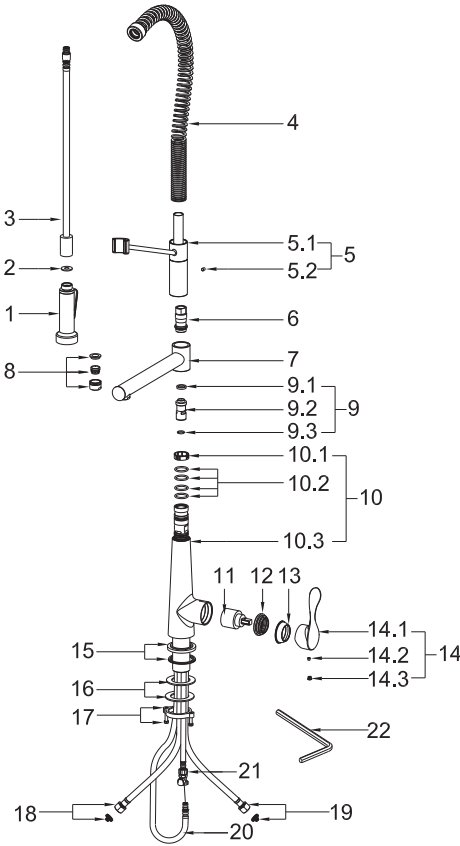

Karran[®]

INSTALLATION GUIDE

Tumba

Models: KKF230C

KKF230SS

KKF230MB

The Component List	Qty.
1. Spray Head	1
2. Main Body	1
3. Base	1
4. Rubber Washer A	1
5. Rubber Washer B	1
6. Metal Washer	1
7. Mounting Hardware	1
8. Spray Hose	1
9. Hex Wrench	1

STEP 3

3. After adjusting the direction of the main body(2), tighten the mounting hardware (7) with hands and tighten the screws with a Philips screwdriver.

STEP 4

4. Connect the spray hose(8) and spray head(1) to finish installation.

INSTALLATION GUIDE

STEP 5

5. Connect the waterlines to outlet tightly.
Turn on the outlet and check for leaks.

How to operate the handle:

- 1) Open the handle lever to turn water on.
Push to turn off.
- 2) Turn the handle lever to the left to increase hot water flow with higher water temperature, while lower the water temperature by operating reversely.

Spray

- 1) When first turned on, water comes from the spout.
- 2) Water can be diverted from spout to spray by pressing the spray button.

REPLACEMENT PARTS

No.	Description	Finishes/colors	Item No.
1	Spray Head	C, SS, MB	500302153**
2	Washer		70020038930
3	Spray Hose	C, SS, MB	500401898**
4	Spring Assembly	C, SS, MB	500600409**
5	Spray Support Assembly	C, SS, MB	500200992**
6	Aerator		40060187752
7	Spout Assembly	C, SS, MB	300300384**
8	Aerator Assembly	C, SS, MB	500500413**
9	Diverter Assembly		20070026400
10	Main Body	C, SS, MB	100300516**
11	35A Cartridge		20060010900
12	Nut		40060133352
13	Cap	C, SS, MB	500101091**
14	Handle	C, SS, MB	200100409**
15	Base	C, SS, MB	500101557**
16	Rubber & Metal Washer		70020037354
17	Mounting Hardware		40060185018
18	Hot Waterline		50042063821
19	Cold Waterline		50042063826
20	Spray Hose		50040196600
21	Supply Hose		50040131800
22	Hex Wrench		50060003700