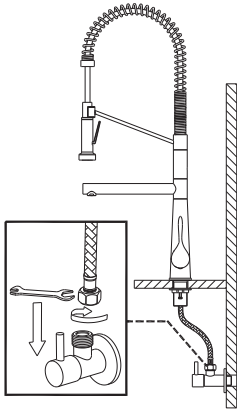

INSTALLATION GUIDE

STEP 1

1. Remove the mounting hardware(7), metal washer(6) and rubber washer B (5) from the main body (2).

STEP 2

2. Insert the main body into the hole with base(3) and rubber washer A(4) . Refix the rubber washer B(5), metal washer(6), mounting hardware(7) from the bottom.

STEP 3

3. After adjusting the direction of the main body(2), tighten the mounting hardware (7) with hands and tighten the screws with a Philips screwdriver.

STEP 4

4. Connect the spray hose(8) and spray head(1) to finish installation.

INSTALLATION GUIDE

STEP 5

5. Connect the waterlines to outlet tightly.
Turn on the outlet and check for leaks.

How to operate the handle:

- 1) Open the handle lever to turn water on.
Push to turn off.
- 2) Turn the handle lever to the left to increase hot water flow with higher water temperature, while lower the water temperature by operating reversely.

Spray

- 1) When first turned on, water comes from the spout.
- 2) Water can be diverted from spout to spray by pressing the spray button.

REPLACEMENT PARTS

No.	Description	Finishes/colors	Item No.
1	Spray Head	C, SS, MB	500302153**
2	Washer		70020038930
3	Spray Hose	C, SS, MB	500401898**
4	Spring Assembly	C, SS, MB	500600409**
5	Spray Support Assembly	C, SS, MB	500200992**
6	Aerator		40060187752
7	Spout Assembly	C, SS, MB	300300384**
8	Aerator Assembly	C, SS, MB	500500413**
9	Diverter Assembly		20070026400
10	Main Body	C, SS, MB	100300516**
11	35A Cartridge		20060010900
12	Nut		40060133352
13	Cap	C, SS, MB	500101091**
14	Handle	C, SS, MB	200100409**
15	Base	C, SS, MB	500101557**
16	Rubber & Metal Washer		70020037354
17	Mounting Hardware		40060185018
18	Hot Waterline		50042063821
19	Cold Waterline		50042063826
20	Spray Hose		50040196600
21	Supply Hose		50040131800
22	Hex Wrench		50060003700