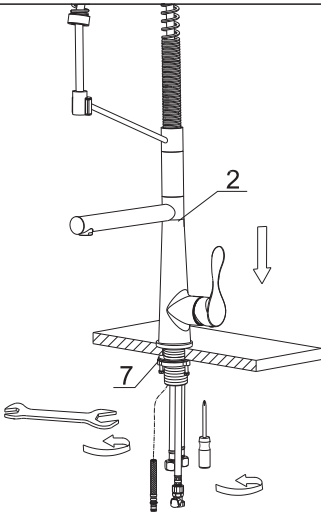

Karran[®]

INSTALLATION GUIDE

Tumba

Models: KKF230C

KKF230SS

KKF230MB

The Component List	Qty.
1. Spray Head	1
2. Main Body	1
3. Base	1
4. Rubber Washer A	1
5. Rubber Washer B	1
6. Metal Washer	1
7. Mounting Hardware	1
8. Spray Hose	1
9. Hex Wrench	1

INSTALLATION GUIDE

STEP 1

1. Remove the mounting hardware(7), metal washer(6) and rubber washer B (5) from the main body (2).

STEP 2

2. Insert the main body into the hole with base(3) and rubber washer A(4) . Refix the rubber washer B(5), metal washer(6), mounting hardware(7) from the bottom.

STEP 3

3. After adjusting the direction of the main body(2), tighten the mounting hardware (7) with hands and tighten the screws with a Philips screwdriver.

STEP 4

4. Connect the spray hose(8) and spray head(1) to finish installation.

Spray

- 1) When first turned on, water comes from the spout.
- 2) Water can be diverted from spout to spray by pressing the spray button.

REPLACEMENT PARTS

No.	Description	Finishes/colors	Item No.
1	Spray Head	C, SS, MB	500302153**
2	Washer		70020038930
3	Spray Hose	C, SS, MB	500401898**
4	Spring Assembly	C, SS, MB	500600409**
5	Spray Support Assembly	C, SS, MB	500200992**
6	Aerator		40060187752
7	Spout Assembly	C, SS, MB	300300384**
8	Aerator Assembly	C, SS, MB	500500413**
9	Diverter Assembly		20070026400
10	Main Body	C, SS, MB	100300516**
11	35A Cartridge		20060010900
12	Nut		40060133352
13	Cap	C, SS, MB	500101091**
14	Handle	C, SS, MB	200100409**
15	Base	C, SS, MB	500101557**
16	Rubber & Metal Washer		70020037354
17	Mounting Hardware		40060185018
18	Hot Waterline		50042063821
19	Cold Waterline		50042063826
20	Spray Hose		50040196600
21	Supply Hose		50040131800
22	Hex Wrench		50060003700