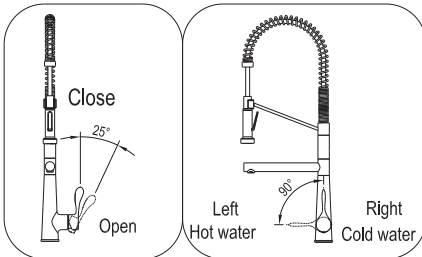

INSTALLATION GUIDE

STEP 1

1. Remove the mounting hardware(7), metal washer(6) and rubber washer B (5) from the main body (2).

STEP 2

2. Insert the main body into the hole with base(3) and rubber washer A(4) . Refix the rubber washer B(5), metal washer(6), mounting hardware(7) from the bottom.

STEP 3

3. After adjusting the direction of the main body(2), tighten the mounting hardware (7) with hands and tighten the screws with a Philips screwdriver.

STEP 4

4. Connect the spray hose(8) and spray head(1) to finish installation.

INSTALLATION GUIDE

STEP 5

5. Connect the waterlines to outlet tightly.
Turn on the outlet and check for leaks.

How to operate the handle:

- 1) Open the handle lever to turn water on.
Push to turn off.
- 2) Turn the handle lever to the left to increase hot water flow with higher water temperature, while lower the water temperature by operating reversely.

Spray

- 1) When first turned on, water comes from the spout.
- 2) Water can be diverted from spout to spray by pressing the spray button.

REPLACEMENT PARTS

No.	Description	Finishes/colors	Item No.
1	Spray Head	C, SS, MB	500302153**
2	Washer		70020038930
3	Spray Hose	C, SS, MB	500401898**
4	Spring Assembly	C, SS, MB	500600409**
5	Spray Support Assembly	C, SS, MB	500200992**
6	Aerator		40060187752
7	Spout Assembly	C, SS, MB	300300384**
8	Aerator Assembly	C, SS, MB	500500413**
9	Diverter Assembly		20070026400
10	Main Body	C, SS, MB	100300516**
11	35A Cartridge		20060010900
12	Nut		40060133352
13	Cap	C, SS, MB	500101091**
14	Handle	C, SS, MB	200100409**
15	Base	C, SS, MB	500101557**
16	Rubber & Metal Washer		70020037354
17	Mounting Hardware		40060185018
18	Hot Waterline		50042063821
19	Cold Waterline		50042063826
20	Spray Hose		50040196600
21	Supply Hose		50040131800
22	Hex Wrench		50060003700