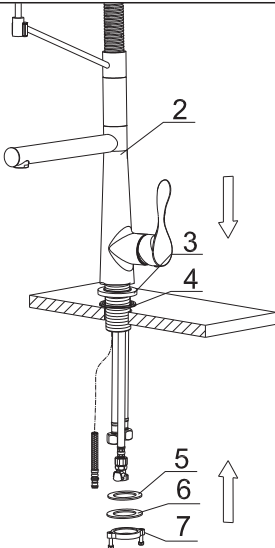

Karran[®]

INSTALLATION GUIDE

Tumba

Models: KKF230C

KKF230SS

KKF230MB

The Component List	Qty.
1. Spray Head	1
2. Main Body	1
3. Base	1
4. Rubber Washer A	1
5. Rubber Washer B	1
6. Metal Washer	1
7. Mounting Hardware	1
8. Spray Hose	1
9. Hex Wrench	1

INSTALLATION GUIDE

STEP 1

1. Remove the mounting hardware(7), metal washer(6) and rubber washer B (5) from the main body (2).

STEP 2

2. Insert the main body into the hole with base(3) and rubber washer A(4) . Refix the rubber washer B(5), metal washer(6), mounting hardware(7) from the bottom.

STEP 3

3. After adjusting the direction of the main body(2), tighten the mounting hardware (7) with hands and tighten the screws with a Philips screwdriver.

STEP 4

4. Connect the spray hose(8) and spray head(1) to finish installation.

Spray

- 1) When first turned on, water comes from the spout.
- 2) Water can be diverted from spout to spray by pressing the spray button.

REPLACEMENT PARTS

No.	Description	Finishes/colors	Item No.
1	Spray Head	C, SS, MB	500302153**
2	Washer		70020038930
3	Spray Hose	C, SS, MB	500401898**
4	Spring Assembly	C, SS, MB	500600409**
5	Spray Support Assembly	C, SS, MB	500200992**
6	Aerator		40060187752
7	Spout Assembly	C, SS, MB	300300384**
8	Aerator Assembly	C, SS, MB	500500413**
9	Diverter Assembly		20070026400
10	Main Body	C, SS, MB	100300516**
11	35A Cartridge		20060010900
12	Nut		40060133352
13	Cap	C, SS, MB	500101091**
14	Handle	C, SS, MB	200100409**
15	Base	C, SS, MB	500101557**
16	Rubber & Metal Washer		70020037354
17	Mounting Hardware		40060185018
18	Hot Waterline		50042063821
19	Cold Waterline		50042063826
20	Spray Hose		50040196600
21	Supply Hose		50040131800
22	Hex Wrench		50060003700