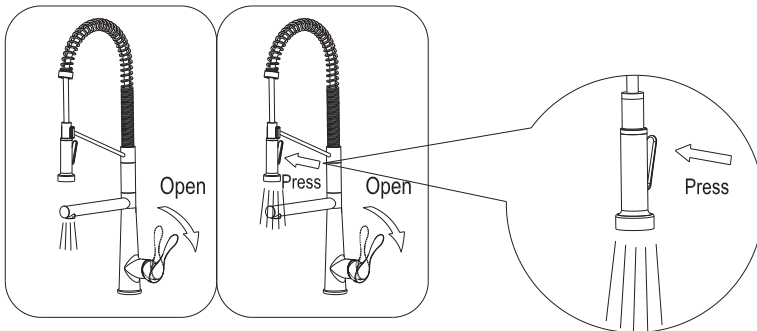

INSTALLATION GUIDE

STEP 1

1. Remove the mounting hardware(7), metal washer(6) and rubber washer B (5) from the main body (2).

STEP 2

2. Insert the main body into the hole with base(3) and rubber washer A(4) . Refix the rubber washer B(5), metal washer(6), mounting hardware(7) from the bottom.

STEP 3

3. After adjusting the direction of the main body(2), tighten the mounting hardware (7) with hands and tighten the screws with a Philips screwdriver.

STEP 4

4. Connect the spray hose(8) and spray head(1) to finish installation.

INSTALLATION GUIDE

STEP 5

5. Connect the waterlines to outlet tightly.
Turn on the outlet and check for leaks.

How to operate the handle:

- 1) Open the handle lever to turn water on.
Push to turn off.
- 2) Turn the handle lever to the left to increase hot water flow with higher water temperature, while lower the water temperature by operating reversely.

Spray

- 1) When first turned on, water comes from the spout.
- 2) Water can be diverted from spout to spray by pressing the spray button.

REPLACEMENT PARTS

No.	Description	Finishes/colors	Item No.
1	Spray Head	C, SS, MB	500302153**
2	Washer		70020038930
3	Spray Hose	C, SS, MB	500401898**
4	Spring Assembly	C, SS, MB	500600409**
5	Spray Support Assembly	C, SS, MB	500200992**
6	Aerator		40060187752
7	Spout Assembly	C, SS, MB	300300384**
8	Aerator Assembly	C, SS, MB	500500413**
9	Diverter Assembly		20070026400
10	Main Body	C, SS, MB	100300516**
11	35A Cartridge		20060010900
12	Nut		40060133352
13	Cap	C, SS, MB	500101091**
14	Handle	C, SS, MB	200100409**
15	Base	C, SS, MB	500101557**
16	Rubber & Metal Washer		70020037354
17	Mounting Hardware		40060185018
18	Hot Waterline		50042063821
19	Cold Waterline		50042063826
20	Spray Hose		50040196600
21	Supply Hose		50040131800
22	Hex Wrench		50060003700